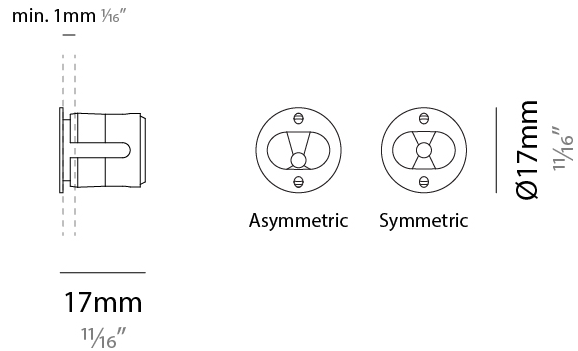

GENERAL

Series: Eyes Handrail
Subseries: Eyes 17 for Handrail
Brand: Unonovesette
Division: Exterior
Mounting Type: Recessed
Mounting Location: Handrail
Subcategory: Marker

PHYSICAL

Shape: Round
Diameter (mm): 17
Diameter (in): 11/16
Depth (mm): 17
Depth (in): 11/16
Light Distribution: Direct
Weight (kg): 0.13
Installation Requirement: Fixing springs
Diffuser: Extra clear glass 4mm
Fixture Finish: PSS
Fixture Material: Stainless Steel AISI 316L
Cable Details: 200 cm 2x0,5 mm2
Cut-out Measurements: 15mm / 9/16"

ELECTRICAL

Lamp Type: LED
Input Wattage (W): 2.33
Total Output Wattage (W): 1.05
Dimming: Non-Dimming / Phase Dimming (120Vac only) / 0-10V Dimming
Driver Included: No
Driver Location: Remote
Driver Type: Constant Current - Universal
Driver Class: Class 2
Housing: ENCP4
Input Voltage (V): 120 - 277
Output Voltage (V): 24
Constant Current (MA): 350

LED

Number of LEDs: 1
Color Temperature (°K): 2700 / 3000
Max. Delivered Lumen (lm): 124 (3000K)
Nominal Lumen (lm): 150 (3000K)
CRI: >90 CRI
Lamp Life (hrs): 50000

OPTICAL

Reflector: Assymetric / Symetric

RATINGS AND CERTIFICATIONS

Certified By: Certified for North American Standards
IP rating: IP67
Marine Grade: Stainless Steel AISI 316L